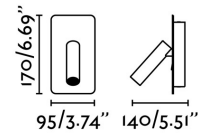

Specifications

Bulb:	HIGH POWER LED 3W 3000K 140Lm 36°
Bulb included:	Yes
Transformer:	Driver
Transformer included:	Yes
Voltage:	100-240V
Operating Frequency:	50/60Hz
IP:	20
Class:	I
Material:	Steel and aluminium
Designer:	NAHTRANG
Length:	95 mm
Net Width:	140 mm
Height:	170 mm
Net Weight:	0.70 kg
Volume:	0.00194 m3