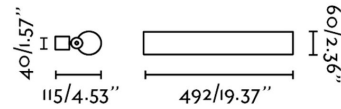

SIRET-2 LED Chrome wall lamp

Ref. 64178

LED wall lamp for bathroom lighting, built in aluminium with opal PMMA diffuser. The light source is LED 16W 3000K included. SIRET is ideal to place above the mirror and obtain uniform light for grooming purposes.

Specifications

Bulb:	SMD LED 16W 2700K 1200Lm CRI>80
Bulb included:	Yes
Transformer:	Driver
Transformer included:	Yes
Voltage:	100-240V
Operating Frequency:	50/60Hz
IP:	44
Class:	II
Material:	Aluminium and opal PMMA
Length:	484 mm
Net Width:	135 mm
Height:	57 mm
Net Weight:	1.20 kg
Volume:	0.00669 m3