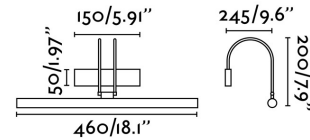

KLIMT Nickel matt picture light

Ref. 61048

Wall lamp for lighting pictures ideal for indoor lighting. It is made from aluminium with a polycarbonate diffuser. SMD LED 6W 3000K 770Lm. Bulb(s) included.

Specifications

Bulb:	SMD LED 6W 3000K 770Lm
Bulb included:	Yes
Transformer:	Driver
Transformer included:	Yes
Voltage:	220-240V
Operating Frequency:	50/60Hz
IP:	20
Class:	I
Material:	Aluminium with a polycarbonate diffuser
Length:	460 mm
Net Width:	245 mm
Height:	200 mm
Net Weight:	1.00 kg
Volume:	0.01824 m3