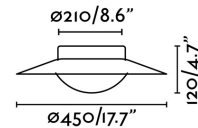

## SIDE LED White/nickel ceiling lamp 20W

Ref. 62145

SIDE is a design lamp created by Alex&Manel Llusçà for Faro Barcelona. Its solid and simple structure contrasts with the colour combination. The colour of the base allows the light impact and distribute throughout the room. The light source of this ceiling lamp is SMD LED 20W warm light integrated.

### Specifications

<b>Bulb:</b>	LED 20W 3000K 1600Lm
<b>Bulb included:</b>	Yes
<b>Transformer:</b>	Driver
<b>Transformer included:</b>	Yes
<b>Voltage:</b>	100-240V
<b>Operating Frequency:</b>	50/60Hz
<b>IP:</b>	20
<b>Class:</b>	I
<b>Material:</b>	Metal and opal glass diffuser
<b>Designer:</b>	ALEX & MANEL LLUSCÀ
<b>Length:</b>	450 mm
<b>Height:</b>	120 mm
<b>Net Weight:</b>	3.00 kg
<b>Volume:</b>	0.03822 m3