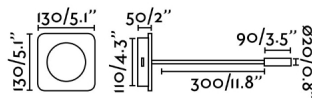

General characteristics

Fixation	Wall
Type	II
IP	20
voltage	220V-240V
Hertz	50/60Hz
Switch type	On/Off
Power	2W

Material

Body/Structure	Steel+Wood
----------------	------------

Finish

Body/Structure	Oak
----------------	-----