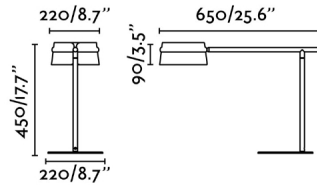

General characteristics

Fixation	Table
Type	II
IP	20
voltage	100V-240V
Hertz	50/60Hz
Cable meters	2000mm
Switch type	Touch
Horizontal orientation	↻ 350
Power	6W

Material

Body/Structure	Steel
Screen	Wood

Finish