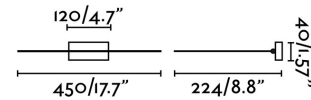

MAGRITTE-2 LED Matt nickel picture wall light 8W

Ref. 61081

MAGRITTE is a LED wall lamp pictures adjustable, made of steel. The light source is LED 8W 3000K 500Lm CRI>80, driver included. It is a lamp with minimalist lines, which let the importance of the object lighted up.

Specifications

Bulb:	LED 8W 3000K 500Lm CRI>80
Bulb included:	Yes
Transformer:	Driver
Transformer included:	Yes
Voltage:	100-240V
Operating Frequency:	50/60Hz
IP:	20
Class:	II
Material:	Steel
Length:	450 mm
Net Width:	224 mm
Height:	40 mm
Net Weight:	0.60 kg
Volume:	0.00683 m3