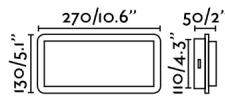

General characteristics

Fixation	Wall
Type	II
IP	20
voltage	100V-240V
Hertz	50/60Hz
Switch type	On/Off
Power	6W

Material

Body/Structure	Steel+Wood
Diffuser	PMMA

Finish

Body/Structure	Oak
Diffuser	Opal

Lighting characteristics