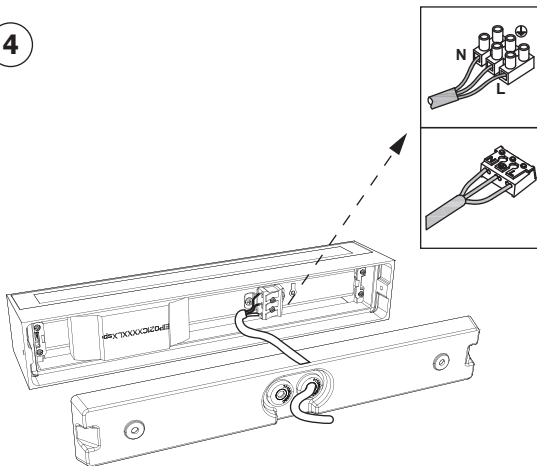

i TECHNICAL FEATURES

- refs. 71900, 71901, 71902
  SMD LED 13W 3000K 1000Lm 95° CRI>80 incl.
  L: 222mm
- refs. 71903, 71904, 71905
  SMD LED 20W 3000K 1800Lm 95° CRI>80 incl.
  L: 380mm
- refs. 71906, 71907, 71908
  SMD LED 28W 3000K 2350Lm 95° CRI>80 incl.
  L: 500mm

1

2

4

4

5