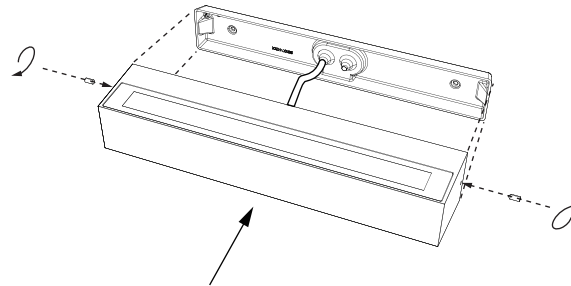

i TECHNICAL FEATURES

- refs. 71900, 71901, 71902
  SMD LED 13W 3000K 1000Lm 95° CRI>80 incl.
  L: 222mm
- refs. 71903, 71904, 71905
  SMD LED 20W 3000K 1800Lm 95° CRI>80 incl.
  L: 380mm
- refs. 71906, 71907, 71908
  SMD LED 28W 3000K 2350Lm 95° CRI>80 incl.
  L: 500mm

1

2

4

4

5