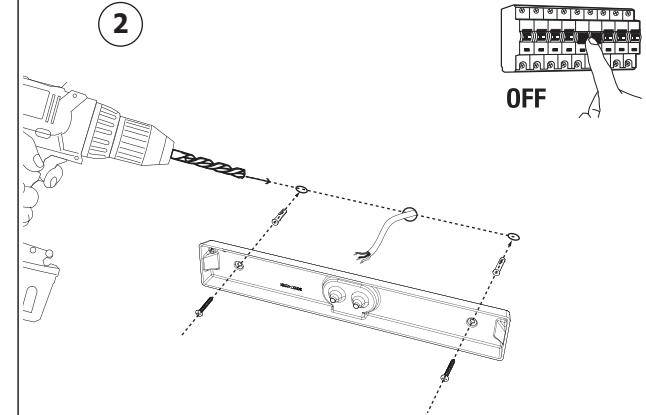

i TECHNICAL FEATURES

- refs. 71900, 71901, 71902
  SMD LED 13W 3000K 1000Lm 95° CRI>80 incl.
  L: 222mm
- refs. 71903, 71904, 71905
  SMD LED 20W 3000K 1800Lm 95° CRI>80 incl.
  L: 380mm
- refs. 71906, 71907, 71908
  SMD LED 28W 3000K 2350Lm 95° CRI>80 incl.
  L: 500mm

1

2

4

4

5