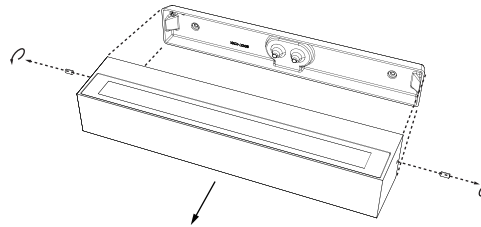

i TECHNICAL FEATURES

- refs. 71900, 71901, 71902
  SMD LED 13W 3000K 1000Lm 95° CRI>80 incl.
  L: 222mm
- refs. 71903, 71904, 71905
  SMD LED 20W 3000K 1800Lm 95° CRI>80 incl.
  L: 380mm
- refs. 71906, 71907, 71908
  SMD LED 28W 3000K 2350Lm 95° CRI>80 incl.
  L: 500mm

1