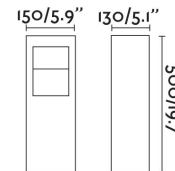

## CAST Dark grey beacon lamp H500MM

Ref. 74156

CAST is a beacon made of cement. It emits a warm, symmetrical light. It has IP65 which gives it high protection against rain and solid bodies. Perfect for decorative lighting in gardens and terraces. 50cm version.

### Specifications

<b>Bulb:</b>	LED 10W
<b>Bulb included:</b>	Yes
<b>Transformer:</b>	
<b>Transformer included:</b>	Yes
<b>Voltage:</b>	100-120V
<b>Operating Frequency:</b>	
<b>IP:</b>	65
<b>Class:</b>	I
<b>Material:</b>	Concrete
<b>Recommended bulb:</b>	
<b>Length:</b>	150 mm
<b>Net Width:</b>	130 mm
<b>Height:</b>	500 mm
<b>Net Weight:</b>	13.65 kg
<b>Volume:</b>	0.02571 m3