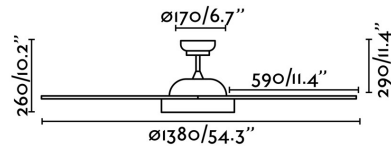

LEYTE LED Brown ceiling fan with DC motor

Ref. 33780

Ceiling fan with dimmer light and DC motor suitable for rooms from 13m² to 17,6m². Operated by remote control with timer (1, 4 and 8 hours) included and setted up with 5 dimmable speeds 6-10-15-23-39W rpm which correspond to the following consumptions of 81-102-122-140-165W. This ceiling fan has winter / summer function and it is suitable for inclining roof. Airflow: 164,32 m³ min / 5803 CFM

Specifications

| | |
|------------------------------|---|
| Bulb: | LED 20W TEMPERATURA COLOR REGULABLE + TEMPORIZADOR |
| Bulb included: | No |
| Transformer: | Driver |
| Transformer included: | No |
| Operating Frequency: | 50Hz |
| Material: | Motor made from steel, ABS blades and opal glass difusser |
| Length: | 1370 mm |
| Net Width: | 1370 mm |
| Height: | 370 mm |
| Diameter: | 1370 Ø |
| Net Weight: | 8.36 kg |
| Volume: | 0.08168 m ³ |