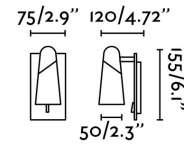

Specifications

Bulb:	SMD LED 4,5W 3000K 400Lm
Bulb included:	Yes
Transformer:	Driver
Transformer included:	Yes
Voltage:	220-240V
Operating Frequency:	50/60Hz
IP:	20
Class:	I
Material:	ABS and metal
Designer:	NAHTRANG
Length:	75 mm
Net Width:	120 mm
Height:	155 mm
Net Weight:	0.60 kg
Volume:	0.00132 m3