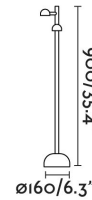

BROT Black beacon lamp with cable

Ref. 71256

BROT is a fun design collection for outdoor lighting created by Yembara Studio. With warm light, the beacon lamp design is minimalist and very modern. This lamp has a 1.8 meter cable so you can place it wherever you want.

Specifications

Bulb:	COB LED 10W 2700K 620Lm
Bulb included:	No
Transformer:	
Transformer included:	No
Voltage:	100-240V
Operating Frequency:	
IP:	65
Class:	I
Material:	Metal
Designer:	YEMBARASTUDIO
Recommended bulb:	
Length:	160 mm
Net Width:	160 mm
Height:	900 mm
Net Weight:	4.35 kg