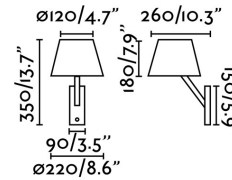

MOMA-1 White wall lamp

Ref. 68504

Modern wall lamp for indoor lighting made from steel with a textile shade.

Specifications

Bulb:	1 x E27 60W
Bulb included:	No
Voltage:	100-240V
Operating Frequency:	50/60Hz
IP:	20
Class:	I
Material:	Metal with a textile shade
Recommended bulb:	17056
Description of recommended Bulb:	GU10 LED 3W 2700K 250Lm
Length:	220 mm
Net Width:	225 mm
Height:	350 mm
Diameter:	220 Ø
Net Weight:	1.40 kg
Volume:	0.01817 m3