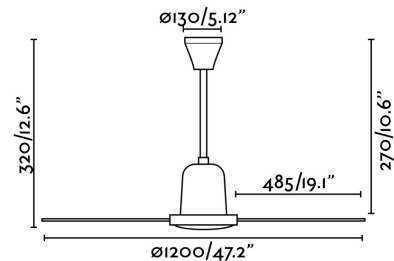

## ECO INDUS White ceiling fan

Ref. 33005

Ceiling fan without light suitable for rooms from 13m2 to 17,6m2. Motor made from steel and blades from steel. The color of blades are white, not reversible . Operated by wall control,( included) setted up with 3 dimmable speeds 150/225/322 rpm which correspond to the following consumptions of 16/26,4/48w. This ceiling fan has winter / summer function.Easy installation. This ceiling fan is suitable for inclining roof.

### Specifications

<b>Voltage:</b>	220-240V
<b>Operating Frequency:</b>	50Hz
<b>IP:</b>	20
<b>Class:</b>	I
<b>Material:</b>	Motor made from steel and blades from steel
<b>Length:</b>	1200 mm
<b>Net Width:</b>	1200 mm
<b>Height:</b>	320 mm
<b>Diameter:</b>	1200 Ø
<b>Net Weight:</b>	6.30 kg
<b>Volume:</b>	0.02608 m3