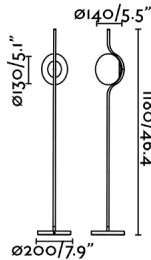

## General characteristics

Fixation	Floor
Type	II
IP	20
voltage	220V-240V
Hertz	50/60Hz
Cable meters	2000mm
Switch type	Touch
Power	6W