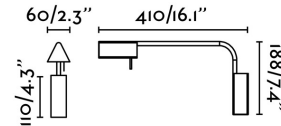

Specifications

Bulb:	SMD LED 4W 3000K 350LM
Bulb included:	Yes
Transformer:	Driver
Transformer included:	Yes
Voltage:	100-240V
Operating Frequency:	50/60Hz
IP:	20
Class:	I
Material:	Metal and opal PMMA diffuser
Designer:	NAHTRANG
Length:	60 mm
Net Width:	410 mm
Height:	188 mm
Net Weight:	0.92 kg
Volume:	0.01470 m ³