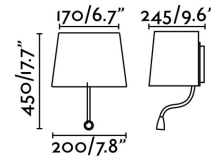

SWEET Black reading wall lamp with LED reader 1L

Ref. 29951

 Wall lamp made from metal with a textile shade.
 Designed by: Estudi Ribaudí.

Specifications

Bulb:	1 x E27 15W + HIGH POWER LED 1W
Bulb included:	No
Transformer:	Driver
Transformer included:	Yes
Voltage:	100-240V
Operating Frequency:	50/60Hz
IP:	20
Class:	I
Material:	Metal with a textile shade
Designer:	ESTUDI RIBAUDÍ
Recommended bulb:	17463
Description of recommended Bulb:	A60 MATE LED E27 7W 2700K 640Lm
Length:	200 mm
Net Width:	300 mm
Height:	480 mm
Diameter:	145 Ø
Net Weight:	1.70 kg
Volume:	0.01636 m3