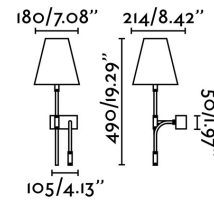

SABANA Beige wall lamp with LED left reader

Ref. 29991

SABANA is a designer lamp by Pepe Llaudet, inspired by an African Lodge for indoor lighting. This wall lamp with LED reader on the left is made of steel and comes with fabric shade. This wall lamp is perfect for the decorative and functional lighting of your favorite reading corners.

Specifications

Bulb:	1 x E27 15W + HIGH POWER LED 1W 4000K
Bulb included:	Yes
Transformer:	Driver
Transformer included:	Yes
Voltage:	100-240V
Operating Frequency:	50/60Hz
IP:	20
Class:	I
Material:	Steel and textile
Designer:	PEPE LLAUDET
Recommended bulb:	17056
Description of recommended Bulb:	G45 E27 LED 5W 2700K
Length:	180 mm
Net Width:	214 mm
Height:	490 mm
Net Weight:	1.45 kg
Volume:	0.02115 m3