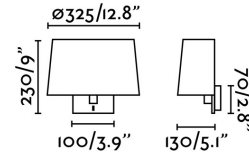

### Specifications

<b>Bulb:</b>	1 x E27 20W
<b>Bulb included:</b>	No
<b>Voltage:</b>	100-240V
<b>Operating Frequency:</b>	50/60Hz
<b>IP:</b>	20
<b>Class:</b>	I
<b>Material:</b>	Metal and textile
<b>Designer:</b>	ESTUDI RIBAUDÍ
<b>Recommended bulb:</b>	17463
<b>Description of recommended Bulb:</b>	A60 MATE LED E27 7W 2700K 640Lm
<b>Length:</b>	325 mm
<b>Net Width:</b>	130 mm
<b>Height:</b>	230 mm
<b>Net Weight:</b>	1.00 kg
<b>Volume:</b>	0.01964 m3