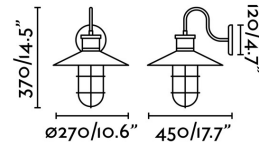

### Specifications

<b>Bulb:</b>	1 X E27 40W
<b>Bulb included:</b>	No
<b>Voltage:</b>	100-240V
<b>Operating Frequency:</b>	50/60Hz
<b>IP:</b>	20
<b>Class:</b>	II
<b>Material:</b>	Metal with glass diffuser
<b>Recommended bulb:</b>	17428
<b>Description of recommended Bulb:</b>	PEBETERO FILAMENTO AMBAR LED E27 4W 2200K 400Lm
<b>Length:</b>	270 mm
<b>Net Width:</b>	450 mm
<b>Height:</b>	370 mm
<b>Net Weight:</b>	1.60 kg
<b>Volume:</b>	0.03600 m3