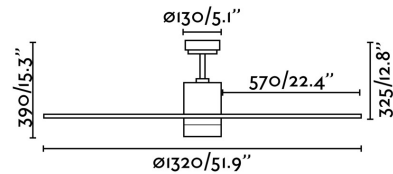

PALK Satin nickel ceiling fan with DC motor

Ref. 33470

Modern ceiling fan with DC motor suitable for rooms from 17,6m². Motor made from steel and blades from wood with an opal glass difusser. The color of blades are maple, no reversibles. Operated by remote control, (included) setted up with 4 dimmable speeds 50-77-104-131-158-185 rpm which correspond to the following consumptions of 3-5-8-13-21-32w. This ceiling fan has winter / summer function. Suitable for incling room.

Specifications

Bulb:	2 x E14 40W
Bulb included:	No
Voltage:	220-240V
Operating Frequency:	50/60Hz
IP:	20
Class:	I
Material:	Motor made from steel and blades from wood with an opal glass difusser
Recommended bulb:	17461
Description of recommended Bulb:	G45 MATE LED E14 4W 2700K 450LM
Length:	1320 mm
Net Width:	1320 mm
Height:	390 mm
Diameter:	1320 Ø
Net Weight:	6.40 kg
Volume:	0.03267 m ³