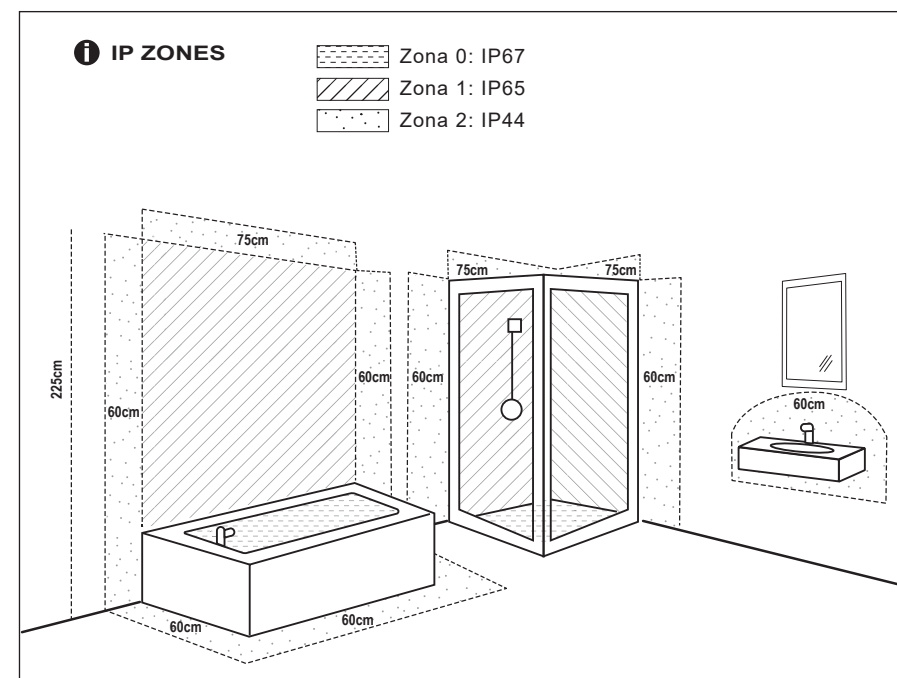

TECHNICAL FEATURES

COB 4W LED 2700K 300LM

			IP44	100-240 V~	50/ 60 Hz	LED	LED
		CE	EAC				
		Together we take care of the planet					

① Este producto contiene una fuente luminosa de la clase eficiencia energética G
This product contains a light source of energy efficiency class G