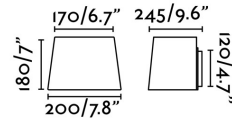

SWEET Black wall lamp

Ref. 29953

Wall lamp made from metal with a textile shade.
 Designed by: Estudi Ribaudí.

Specifications

Bulb:	1 x E27 15W
Bulb included:	No
Voltage:	100-240V
Operating Frequency:	50/60Hz
IP:	20
Class:	I
Material:	Metal with a textile shade
Designer:	ESTUDI RIBAUDÍ
Recommended bulb:	17463
Description of recommended Bulb:	A60 MATE LED E27 7W 2700K 640Lm
Length:	200 mm
Net Width:	245 mm
Height:	180 mm
Diameter:	120 Ø
Net Weight:	1.30 kg
Volume:	0.00899 m3