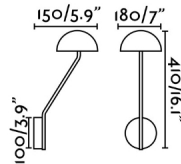

## General characteristics

Fixation	Wall
Type	I
IP	20
voltage	220V-240V
Hertz	50/60Hz
Power	6W