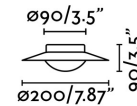

### Specifications

<b>Bulb:</b>	1 X G9 LED 5W
<b>Bulb included:</b>	No
<b>Voltage:</b>	100-240V
<b>Operating Frequency:</b>	50/60Hz
<b>IP:</b>	20
<b>Class:</b>	I
<b>Material:</b>	Metal and opal glass difusser
<b>Designer:</b>	ALEX & MANEL LLUSCÀ
<b>Recommended bulb:</b>	17443
<b>Description of recommended Bulb:</b>	G9 LED 3,5W 2700K 350Lm
<b>Length:</b>	200 mm
<b>Height:</b>	90 mm
<b>Net Weight:</b>	0.70 kg
<b>Volume:</b>	0.00609 m3