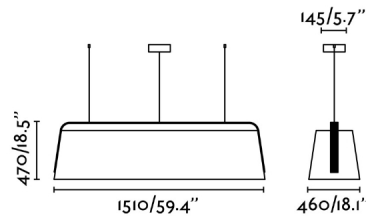

General characteristics

Fixation	Ceiling
Type	II
IP	20
voltage	100V-240V
Hertz	50/60Hz
Cable meters	2000mm
Tensioner included	Yes
Power	15W

Material

Body/Structure	Steel
Screen	Wood

Finish

Body/Structure	Matt Black
Screen	Cherry