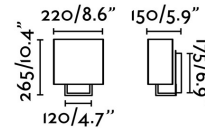

Specifications

Bulb:	1 x E14 20W
Bulb included:	No
Voltage:	100-240V
Operating Frequency:	50/60Hz
IP:	20
Class:	I
Material:	Metal and textile shade
Designer:	NAHTRANG
Recommended bulb:	17461
Description of recommended Bulb:	G45 MATE LED E14 4W 2700K 450LM
Length:	220 mm
Net Width:	150 mm
Height:	265 mm
Net Weight:	1.40 kg
Volume:	0.01408 m3