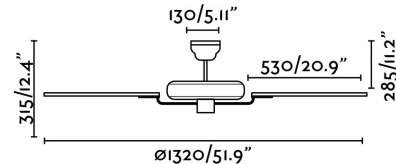

ALOHA Brown ceiling fan

Ref. 33710

Classic ceiling fan, made in steel and with wooden blades finished in walnut/dark walnut reversible. Its materials and finishes give it an attractive and elegant look. ALOHA is ideal for the ventilation of rooms over 17.6m². Operated on remote control (included). This fan has 3 adjustable speeds with a 24-36-61W consumption and 66-110-175 revolutions per minute depending on speed. A ceiling fan ideal for colonial environments. It comes with a reverse function, so you can also use it in winter. Airflow: 128,95 m³ min / 4552 CFM. This ceiling fan is suitable for inclining roof.

Specifications

Voltage:	220-240V
Operating Frequency:	50Hz
IP:	20
Class:	I
Material:	Motor made from steel and blades from MDF wood
Recommended bulb:	17426
Description of recommended Bulb:	ESTANDAR FILAMENTO AMBAR LED E27 4W 2200K 400Lm
Length:	1320 mm
Net Width:	1320 mm
Height:	310 mm
Diameter:	1320 Ø
Net Weight:	6.90 kg
Volume:	0.04662 m ³