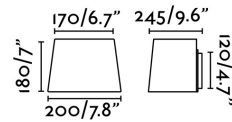

SWEET White reading LED wall lamp with LED reader 1L

Ref. 29952

Light up your home with this 29952 wall lamp made from metal with a textile shade. Designed by: Estudi Ribaudí.

Specifications

Bulb:	1 x E27 15W
Bulb included:	No
Voltage:	100-240V
Operating Frequency:	50/60Hz
IP:	20
Class:	I
Material:	Metal with a textile shade
Designer:	ESTUDI RIBAUDÍ
Recommended bulb:	17463
Description of recommended Bulb:	A60 MATE LED E27 7W 2700K 640Lm
Length:	200 mm
Net Width:	245 mm
Height:	180 mm
Diameter:	120 Ø
Net Weight:	1.20 kg
Volume:	0.00899 m3