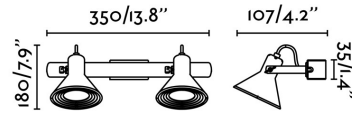

Specifications

| | |
|---|-----------------------------|
| Bulb: | 2XGU10 LED 8W |
| Bulb included: | No |
| Voltage: | 100-240V |
| Operating Frequency: | 50/60Hz |
| IP: | 20 |
| Class: | I |
| Material: | Metal |
| Designer: | ALEX & MANEL LLUSCÀ |
| Recommended bulb: | 17324 |
| Description of recommended Bulb: | GU10 LED 8W 2700K 60° NEGRA |
| Length: | 350 mm |
| Net Width: | 107 mm |
| Height: | 180 mm |
| Net Weight: | 0.90 kg |
| Volume: | 0.00794 m3 |