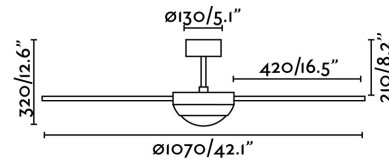

FEROE Nickel ceiling fan

Ref. 33601

Classically shaped matt nickel ceiling fan but renewed, ideal for the ventilation of rooms up to 13m². Motor built in steel, MDF blades finished in grey/black, and opal glass diffuser. Operated on remote control (included). FEROE offers 3 adjustable speeds with a consumption of 10-21-41W and 80-145-180 revolutions per minute depending on speed. This ceiling fan is suitable for inclining roof.

Specifications

Bulb:	2 x E14 40W
Bulb included:	No
Voltage:	220-240V
Operating Frequency:	50Hz
IP:	20
Class:	I
Material:	Motor made from steel and blades from MDF with an opal glass difusser
Recommended bulb:	17461
Description of recommended Bulb:	G45 MATE LED E14 4W 2700K 450LM
Length:	1060 mm
Net Width:	1060 mm
Height:	330 mm
Diameter:	1060 Ø
Net Weight:	5.40 kg
Volume:	0.02704 m ³