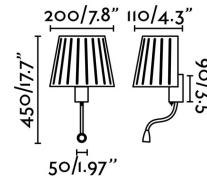

## MIX White reading wall lamp with LED reader 1L

Ref. 29962

Light up your home with this modern wall lamp made from metal. Designed by: Alex & Manel Llusçà.

### Specifications

<b>Bulb:</b>	1 x E27 60W + HIGH POWER LED 3W
<b>Bulb included:</b>	No
<b>Transformer:</b>	Driver
<b>Transformer included:</b>	Yes
<b>Voltage:</b>	100-240V
<b>Operating Frequency:</b>	50/60Hz
<b>IP:</b>	20
<b>Class:</b>	II
<b>Material:</b>	Metal
<b>Designer:</b>	ALEX & MANEL LLUSCÀ
<b>Recommended bulb:</b>	17056
<b>Description of recommended Bulb:</b>	GU10 LED 3W 2700K 250Lm
<b>Length:</b>	210 mm
<b>Net Width:</b>	115 mm
<b>Height:</b>	225 mm
<b>Net Weight:</b>	1.20 kg
<b>Volume:</b>	0.00658 m3