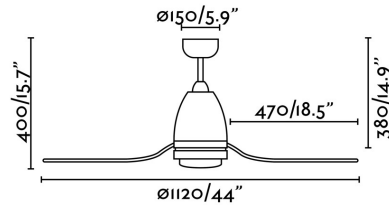

FOGO LED White ceiling fan

Ref. 33467

Classically shaped white fan but renewed, ideal for the ventilation of rooms from 13m² to 17m². The light source is SMD LED of 12W and warm light, integrated. Motor built in steel, ABS blades finished in white, and opal glass diffuser. Operated on remote control (included). FOGO offers 3 adjustable speeds with a consumption of 10-25-45W and 80-130-170 revolutions per minute depending on speed. This fan comes with a reverse function, so you can also use it in winter. Airflow: 195,66 m³ min / 6910 CFM. This ceiling fan is suitable for inclining roof.

Specifications

Bulb:	LED 12W 3000K 1000Lm
Bulb included:	Yes
Transformer:	Driver
Transformer included:	Yes
Voltage:	220-240V
Operating Frequency:	50Hz
IP:	20
Class:	II
Material:	Steel motor, ABS blades and opal glass difusser
Length:	1120 mm
Net Width:	1120 mm
Height:	400 mm
Diameter:	1120 Ø
Net Weight:	5.90 kg
Volume:	0.04034 m ³