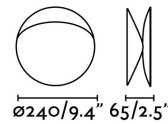

Specifications

Bulb:	1 x R7s 118mm
Bulb included:	No
Voltage:	100-240V
Operating Frequency:	50/60Hz
IP:	20
Class:	I
Material:	Metal and crystal diffuser
Designer:	ESTUDI RIBAUDÍ
Recommended bulb:	17490
Description of recommended Bulb:	R7S JP118MM LED 12W 2700K
Length:	240 mm
Net Width:	64 mm
Height:	240 mm
Diameter:	240 Ø
Net Weight:	1.20 kg
Volume:	0.00608 m3