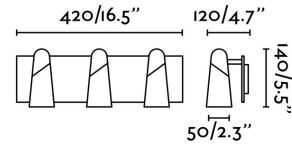

LAO LED Black wall lamp 3L

Ref. 29043

LAO is a collection of lamps for home lighting designed by Nahtrang.

Specifications

Bulb:	LED 3X4,5W 3000K 400Lm
Bulb included:	Yes
Transformer:	Driver
Transformer included:	Yes
Voltage:	220-240V
Operating Frequency:	50/60Hz
IP:	20
Class:	I
Material:	ABS and metal
Designer:	NAHTRANG
Length:	420 mm
Net Width:	120 mm
Height:	140 mm
Net Weight:	1.80 kg
Volume:	0.00378 m3