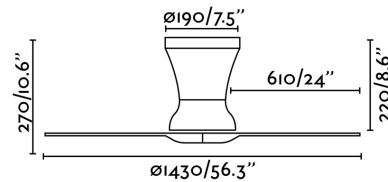

LAMA Black ceiling fan

Ref. 33507

Black ceiling fan with a modern design. It has two dark walnut wood blades and it is ideal for the ventilation of rooms up to 17,6m². Operated by remote control (included). It has 3 adjustable speed with a 16-27-44W and 84-114-143 revolutions per minute depending on speed. This ceiling fan has reverse function.

Specifications

Voltage:	230V
Operating Frequency:	50Hz
IP:	20
Class:	I
Material:	Motor made from black steel and blades from walnut wood
Length:	1430 mm
Net Width:	1430 mm
Height:	270 mm
Diameter:	1430 Ø
Net Weight:	5.20 kg
Volume:	0.04698 m ³