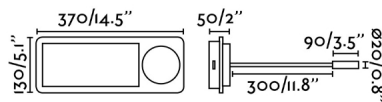

## General characteristics

Fixation	Wall
Type	II
IP	20
voltage	220V-240V
Hertz	50/60Hz
Switch type	On/Off
Power	6W