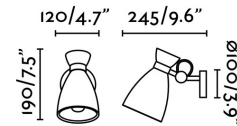

### Specifications

<b>Bulb:</b>	1 x E14 20W
<b>Bulb included:</b>	No
<b>Voltage:</b>	100-240V
<b>Operating Frequency:</b>	50/60Hz
<b>IP:</b>	20
<b>Class:</b>	I
<b>Material:</b>	Metal
<b>Designer:</b>	ALEX & MANEL LLUSCÀ
<b>Recommended bulb:</b>	17461
<b>Description of recommended Bulb:</b>	G45 MATE LED E14 4W 2700K 450LM
<b>Length:</b>	116 mm
<b>Net Width:</b>	245 mm
<b>Height:</b>	185 mm
<b>Net Weight:</b>	0.70 kg
<b>Volume:</b>	0.00701 m3