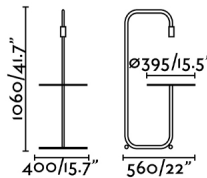

GUEST is a collection of designer lamps created by Andreu Carulla. Minimalist, simple and elegant in style, the collection is characterised by its multifunctionality, since the design of all the versions includes a small tray. Its shape is reminiscent of the letter G and its name invites us to share the light, the moment and the space. The floor lamp is ideal for placing next to the bed, lighting up this corner and putting books or other everyday objects.

### General characteristics

Type	II
IP	20
voltage	100V-240V
Hertz	50/60Hz
Cable meters	1800mm
Switch type	1, ON/OFF
Power	15W