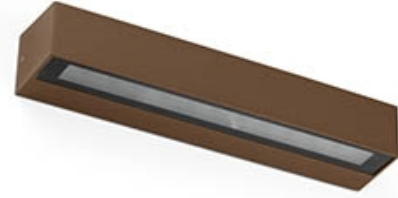

DORO-20 LED Rust wall lamp

Ref. 71905

DORO is a wall lamp for outdoor lighting, made of die cast aluminium and glass diffuser. This white wall lamp with LED technology features IP65 that gives high protection against rain and solids. The light is projected from both sides. 20W version.

Specifications

Bulb:	SMD LED 2x10W 3000K 1800Lm CRI>80 2x95° IK07
Bulb included:	Yes
Transformer:	Driver
Transformer included:	Yes
Voltage:	100-240V
Operating Frequency:	
IP:	65
Class:	I
Material:	ALUMINIUM STRUCTURE AND GLASS DIFFUSER
Recommended bulb:	
Length:	380 mm
Net Width:	66 mm
Height:	79 mm
Net Weight:	1.79 kg
Volume:	0.00464 m3