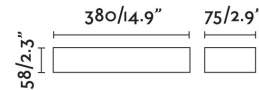

Specifications

Bulb:	SMD LED 2x10W 3000K 1800Lm CRI>80 2x95° IK07
Bulb included:	Yes
Transformer:	Driver
Transformer included:	Yes
Voltage:	100-240V
Operating Frequency:	
IP:	65
Class:	I
Material:	ALUMINIUM STRUCTURE AND GLASS DIFFUSER
Recommended bulb:	
Length:	380 mm
Net Width:	66 mm
Height:	79 mm
Net Weight:	1.79 kg
Volume:	0.00464 m3